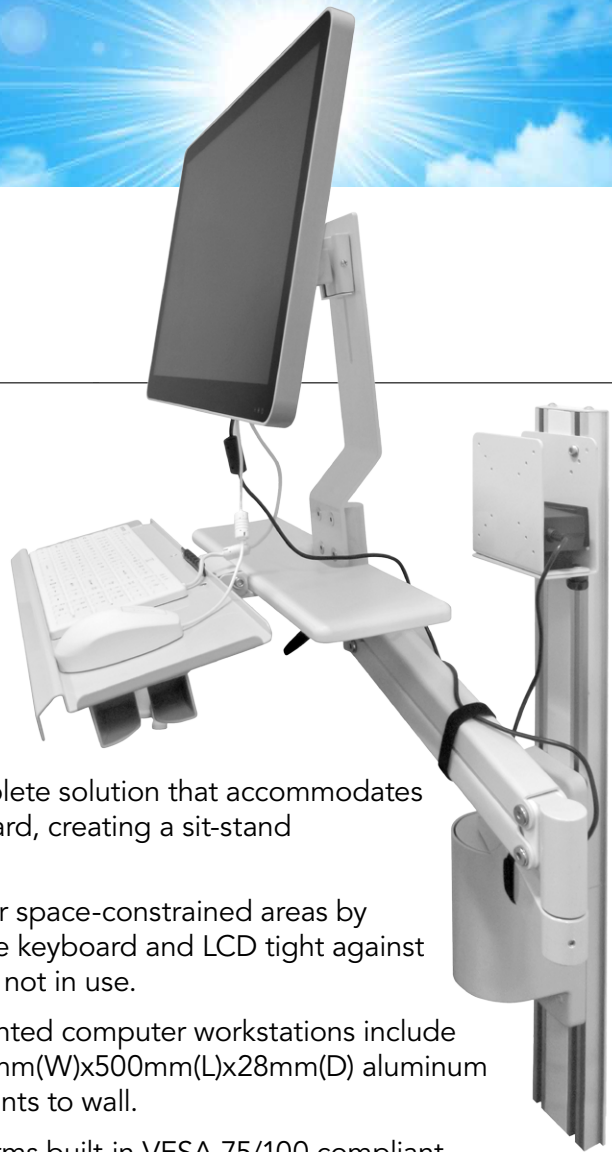

## Ergonomic hospital mounts A132GW

- This is a complete solution that accommodates a LCD, keyboard, creating a sit-stand workstation.
- It is perfect for space-constrained areas by simply fold the keyboard and LCD tight against the wall when not in use.
- This wall mounted computer workstations include a sturdy 90.5mm(W)x500mm(L)x28mm(D) aluminum post that mounts to wall.
- Articulating arms built-in VESA 75/100 compliant mount bracket can be tilted, panned and rotated.
- Keyboard holder weight capacity: 3-5kgs
- Monitor holder weight capacity: 4-8kgs
- Color available: white